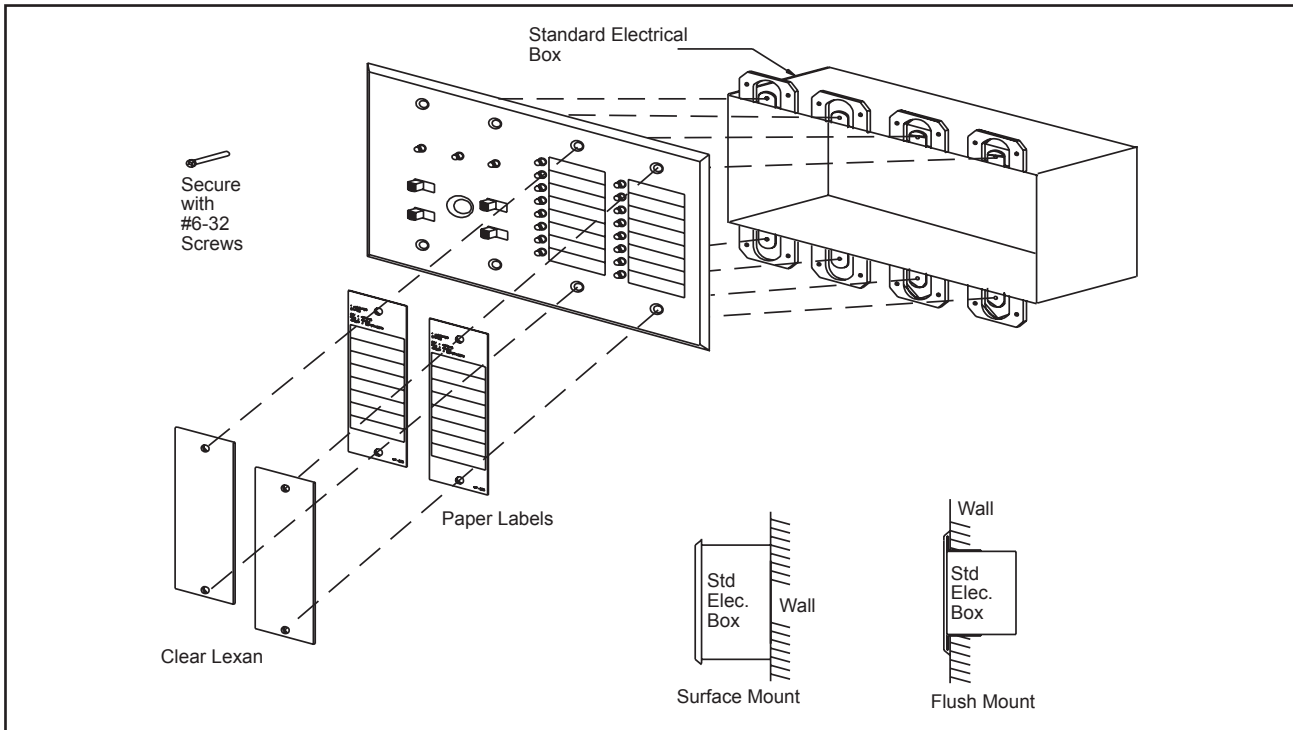

Installation Information