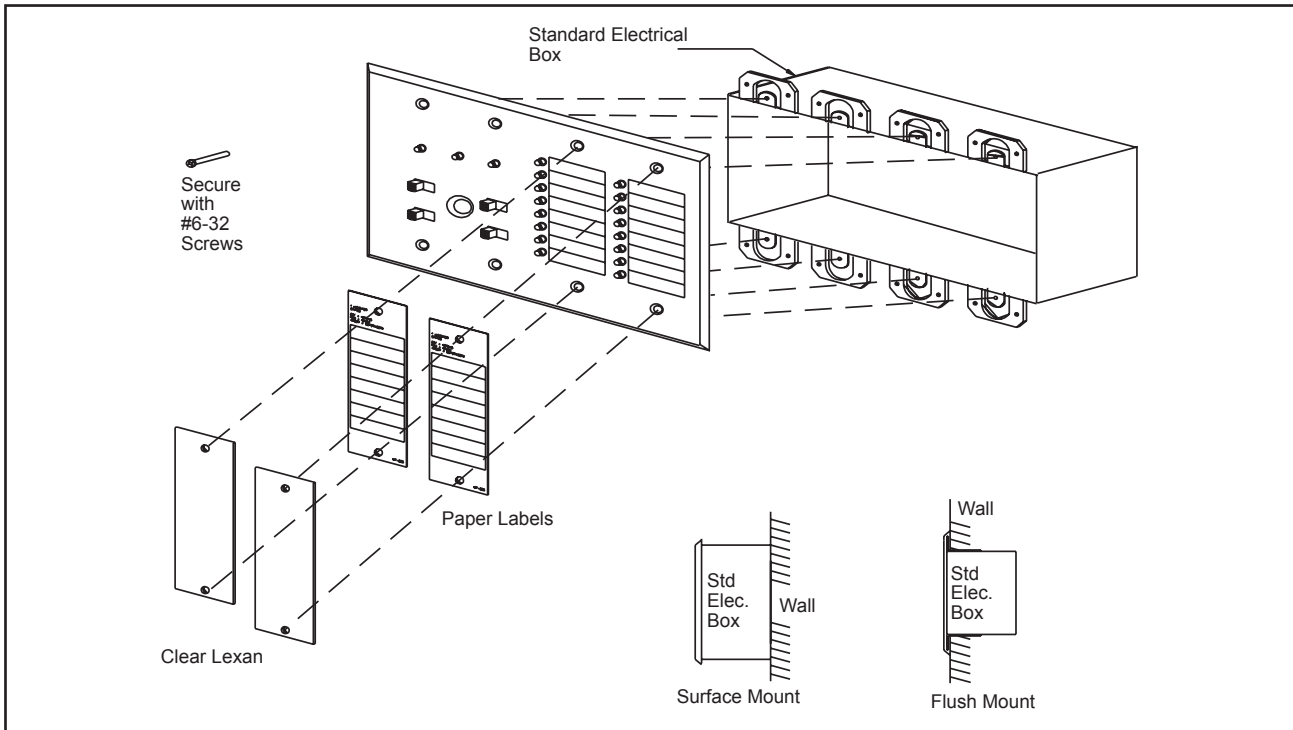

SRAM-208R

SRAM-208R - Eight Zone Remote Multiplexed Annunciator

- 8 Bi-Coloured LEDs which are automatically configured for either Alarm (Red) or Supervisory (Amber)
- Signal Silence, Buzzer Silence, Lamp Test and System Reset switches
- LEDs for A.C. On, Common Trouble and Signal Silence
- Equipped with a keyswitch which allows for enabling and disabling of the Common Control functions
- Each point can be identified by the corresponding label beside the LED
- Mounts in a 4-gang electrical box by others

SRAM-216R

SRAM-216R - Sixteen Zone Remote Multiplexed Annunciator

- 16 Bi-Coloured LEDs which are automatically configured for either Alarm (Red) or Supervisory (Amber)
- Signal Silence, Buzzer Silence, Lamp Test and System Reset switches
- LEDs for A.C. On, Common Trouble and Signal Silence
- Equipped with a keyswitch which allows for enabling and disabling of the Common Control functions
- Each point can be identified by the corresponding label beside the LED
- Mounts in a 4-gang electrical box

S24011

Installation Information

Wiring Information

Ordering Information

| Model Number | Description |
|--------------|-------------------------------------|
| SRAM-208R | Eight Zone Remote LED Annunciator |
| SRAM-216R | Sixteen Zone Remote LED Annunciator |