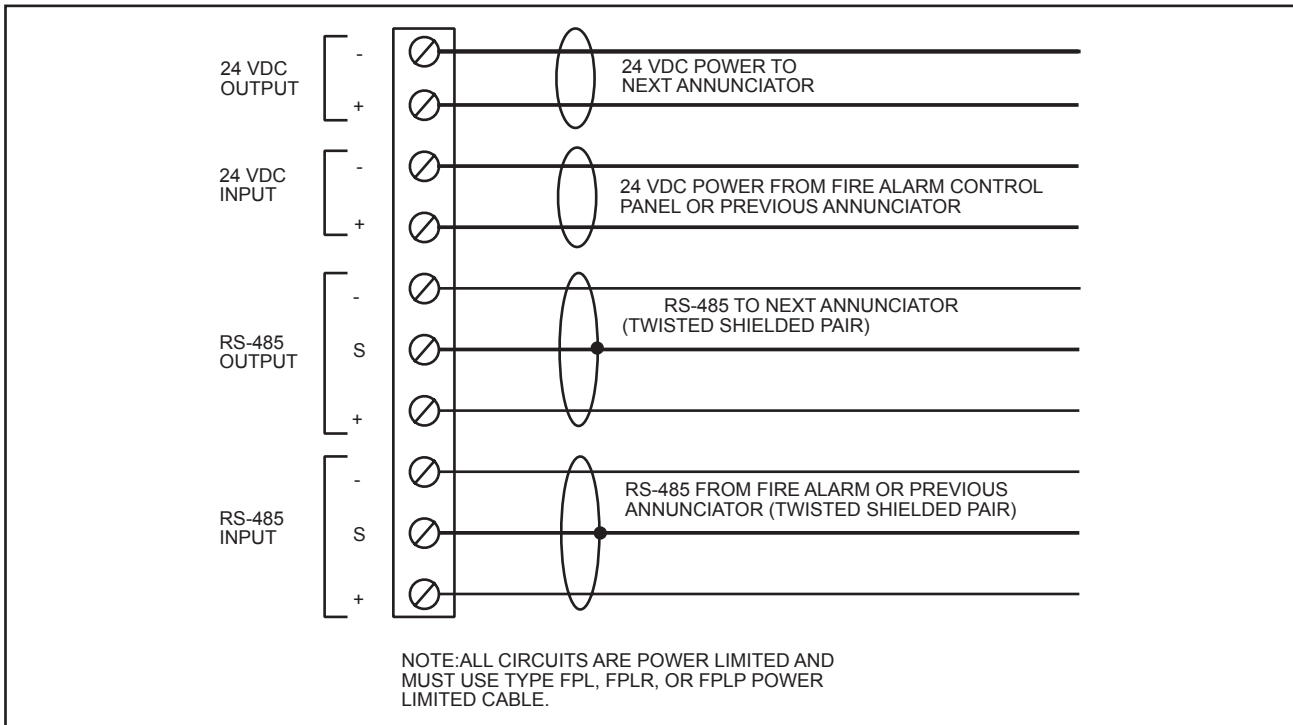

SRAM-208R

SRAM-208R - Eight Zone Remote Multiplexed Annunciator

- 8 Bi-Coloured LEDs which are automatically configured for either Alarm (Red) or Supervisory (Amber)
- Signal Silence, Buzzer Silence, Lamp Test and System Reset switches
- LEDs for A.C. On, Common Trouble and Signal Silence
- Equipped with a keyswitch which allows for enabling and disabling of the Common Control functions
- Each point can be identified by the corresponding label beside the LED
- Mounts in a 4-gang electrical box by others

SRAM-216R

SRAM-216R - Sixteen Zone Remote Multiplexed Annunciator

- 16 Bi-Coloured LEDs which are automatically configured for either Alarm (Red) or Supervisory (Amber)
- Signal Silence, Buzzer Silence, Lamp Test and System Reset switches
- LEDs for A.C. On, Common Trouble and Signal Silence
- Equipped with a keyswitch which allows for enabling and disabling of the Common Control functions
- Each point can be identified by the corresponding label beside the LED
- Mounts in a 4-gang electrical box

S24011

Installation Information

Wiring Information

Ordering Information

| Model Number | Description |
|--------------|-------------------------------------|
| SRAM-208R | Eight Zone Remote LED Annunciator |
| SRAM-216R | Sixteen Zone Remote LED Annunciator |