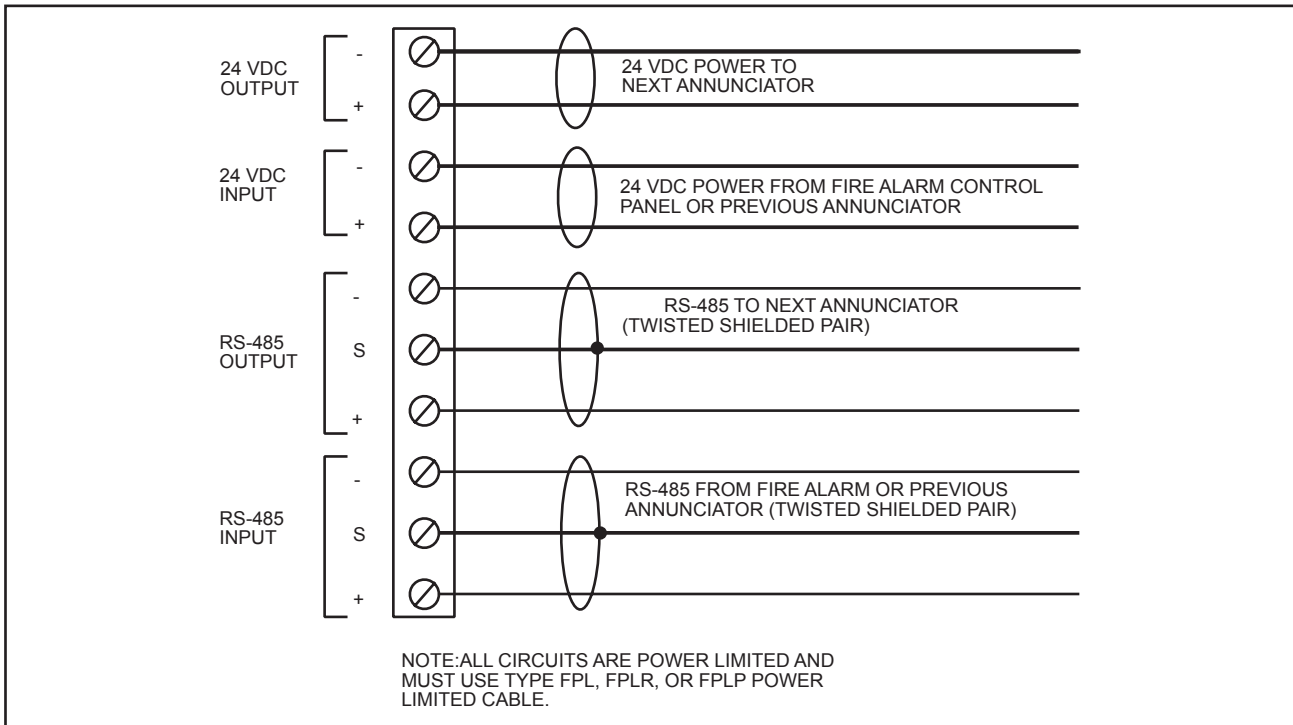

Wiring Information

Ordering Information

Model Number	Description
SRAM-208R	Eight Zone Remote LED Annunciator
SRAM-216R	Sixteen Zone Remote LED Annunciator